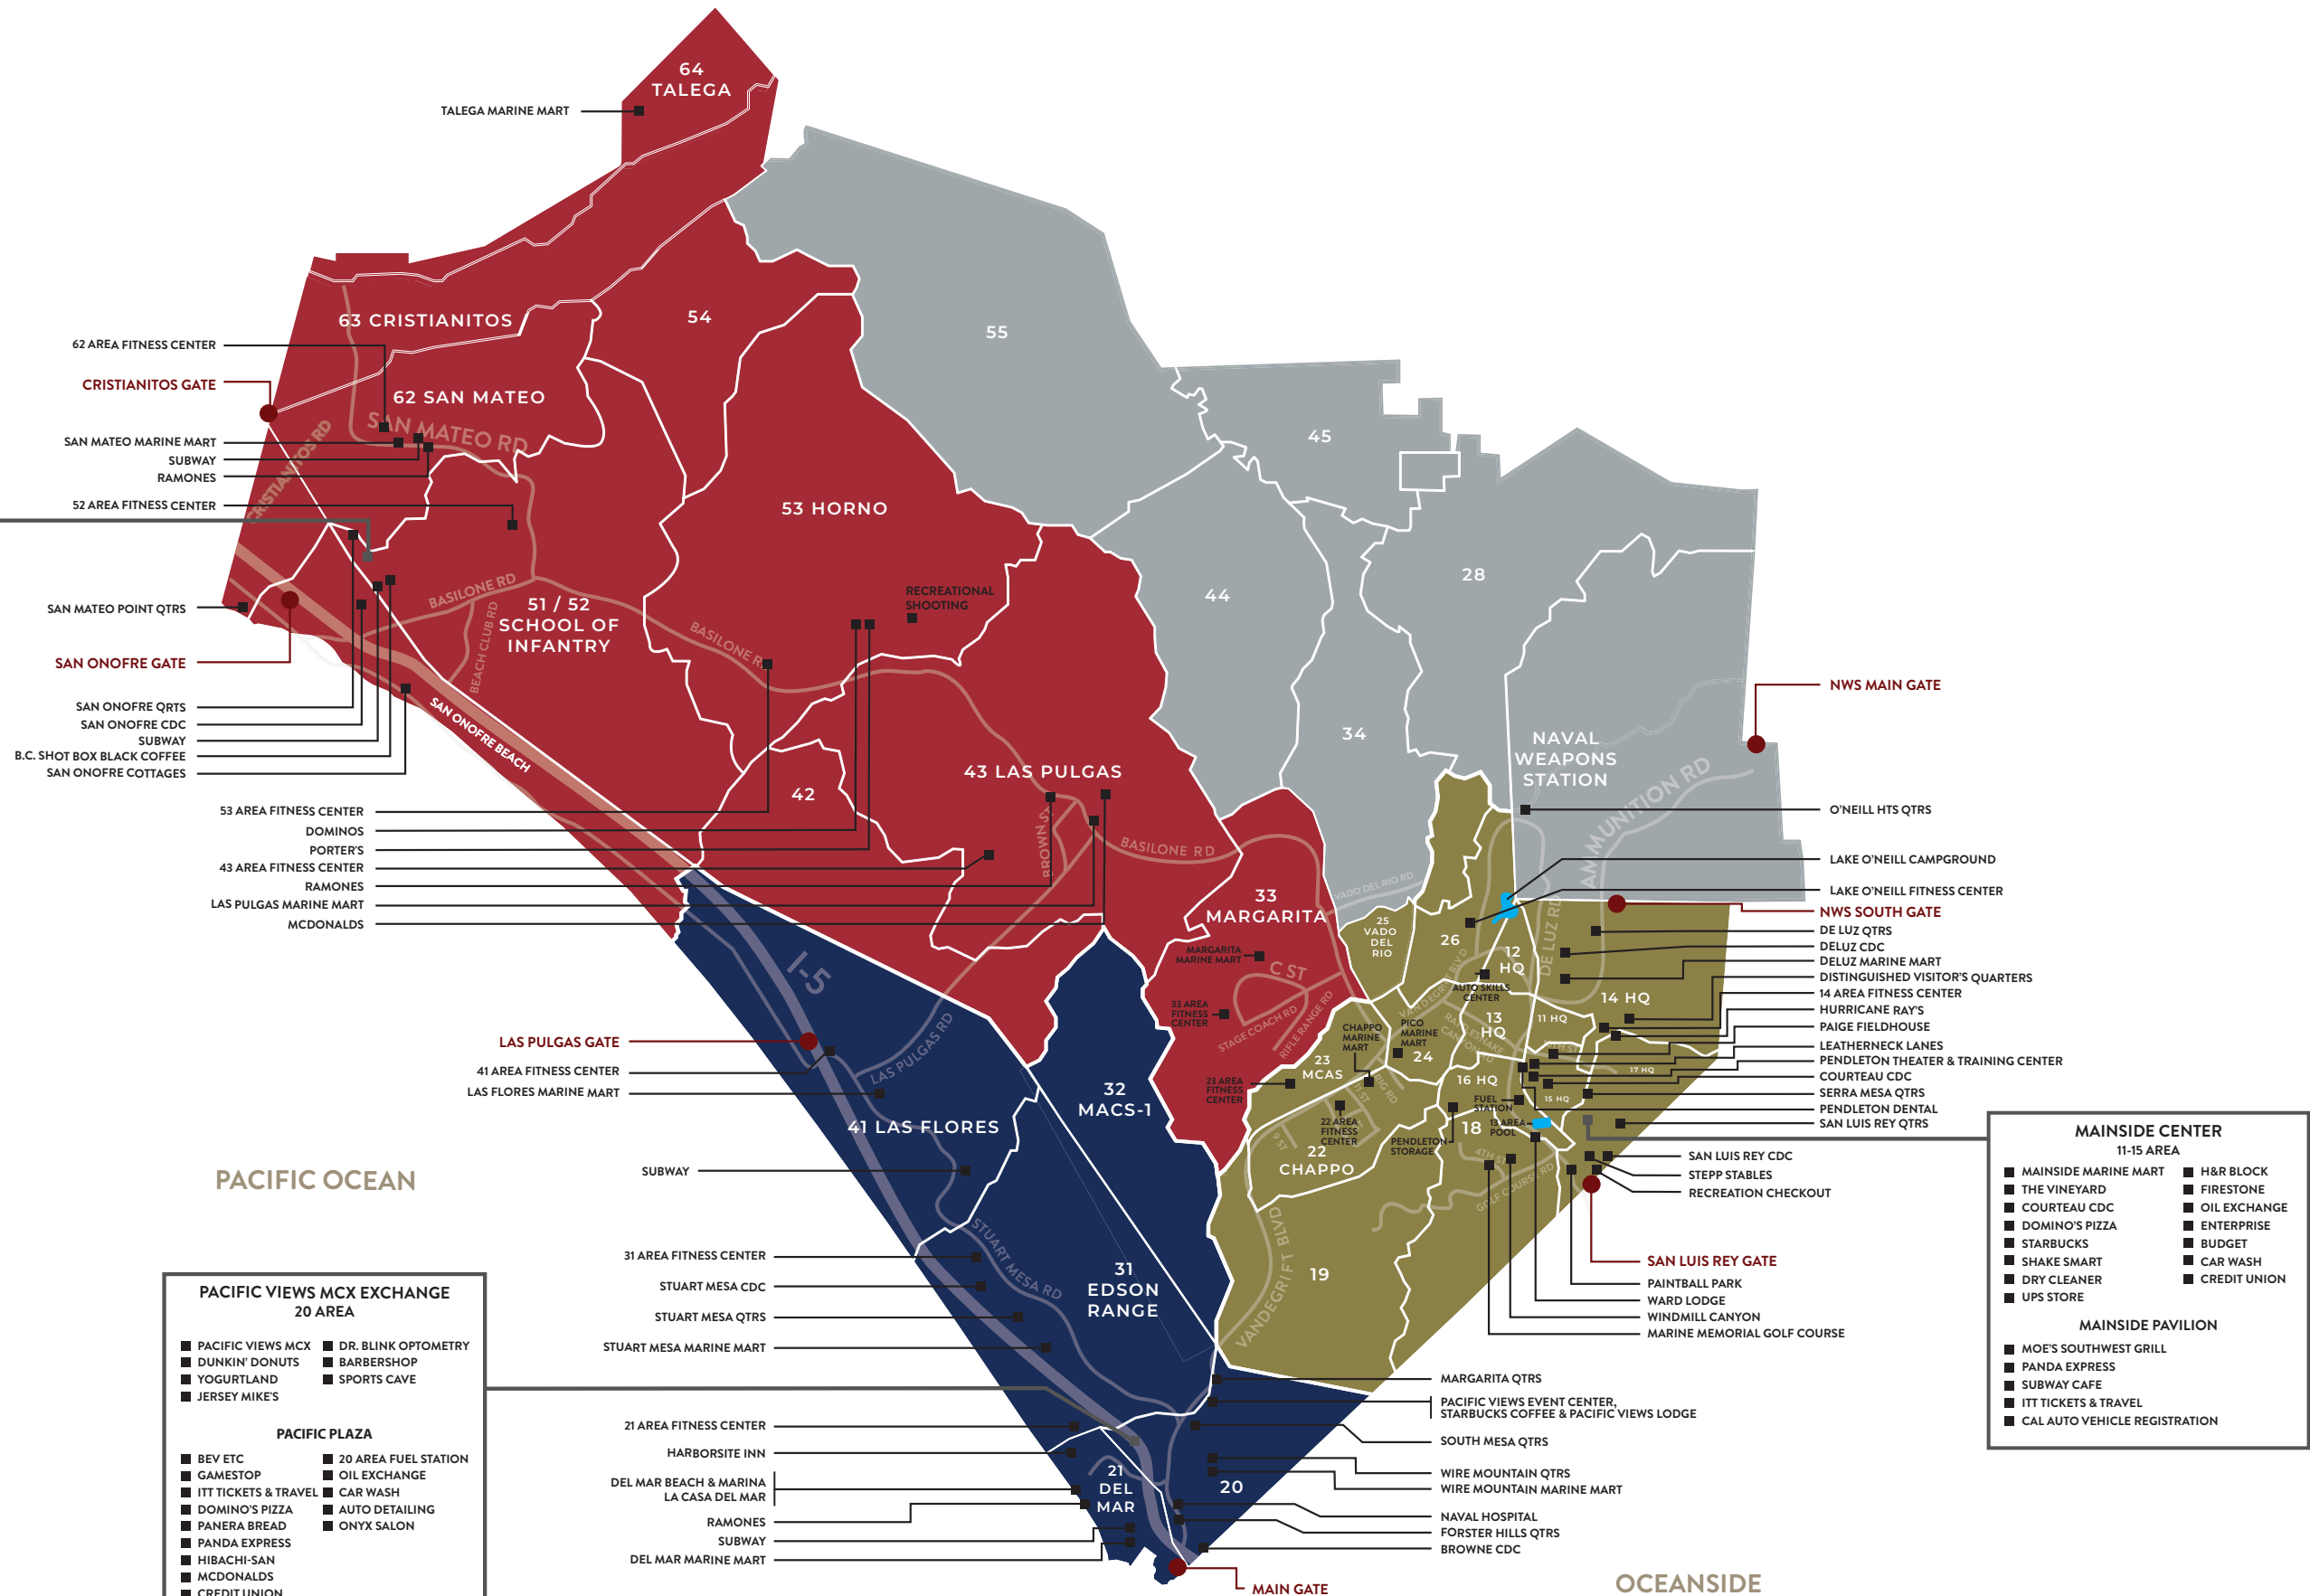

TO
LOS
ANGELES

- SAN ONOFRE CENTER
51 AREA**
- SAN ONOFRE MARINE MART
 - SAN ONOFRE CDC
 - SONIC
 - FIRESTONE
 - AUTO DETAILING
 - 51 AREA FUEL STATION

- 62 AREA FITNESS CENTER
- CRISTIANITOS GATE
- SAN MATEO MARINE MART
- SUBWAY
- RAMONES
- 52 AREA FITNESS CENTER
- SAN MATEO POINT QTRS
- SAN ONOFRE GATE
- SAN ONOFRE QRTS
- SAN ONOFRE CDC
- SUBWAY
- B.C. SHOT BOX BLACK COFFEE
- SAN ONOFRE COTTAGES

- 53 AREA FITNESS CENTER
- DOMINOS
- PORTER'S
- 43 AREA FITNESS CENTER
- RAMONES
- LAS PULGAS MARINE MART
- MCDONALDS

- LAS PULGAS GATE
- 41 AREA FITNESS CENTER
- LAS FLORES MARINE MART

- SUBWAY
- 31 AREA FITNESS CENTER
- STUART MESA CDC
- STUART MESA QTRS
- STUART MESA MARINE MART

- PACIFIC VIEWS MCX EXCHANGE
20 AREA**
- PACIFIC VIEWS MCX
 - DUNKIN' DONUTS
 - YOGURT LAND
 - JERSEY MIKE'S
 - DR. BLINK OPTOMETRY
 - BARBERSHOP
 - SPORTS CAVE
- PACIFIC PLAZA**
- BEV ETC
 - GAMESTOP
 - ITT TICKETS & TRAVEL
 - DOMINO'S PIZZA
 - PANERA BREAD
 - PANDA EXPRESS
 - HIBACHI-SAN
 - MCDONALDS
 - CREDIT UNION
 - FLORIST
 - 20 AREA FUEL STATION
 - OIL EXCHANGE
 - CAR WASH
 - AUTO DETAILING
 - ONYX SALON

- 21 AREA FITNESS CENTER
- HARBORSITE INN
- DEL MAR BEACH & MARINA
- LA CASA DEL MAR
- RAMONES
- SUBWAY
- DEL MAR MARINE MART

TO
SAN DIEGO

PACIFIC OCEAN

OCEANSIDE

NWS MAIN GATE

O'NEILL HTS QTRS

LAKE O'NEILL CAMPGROUND